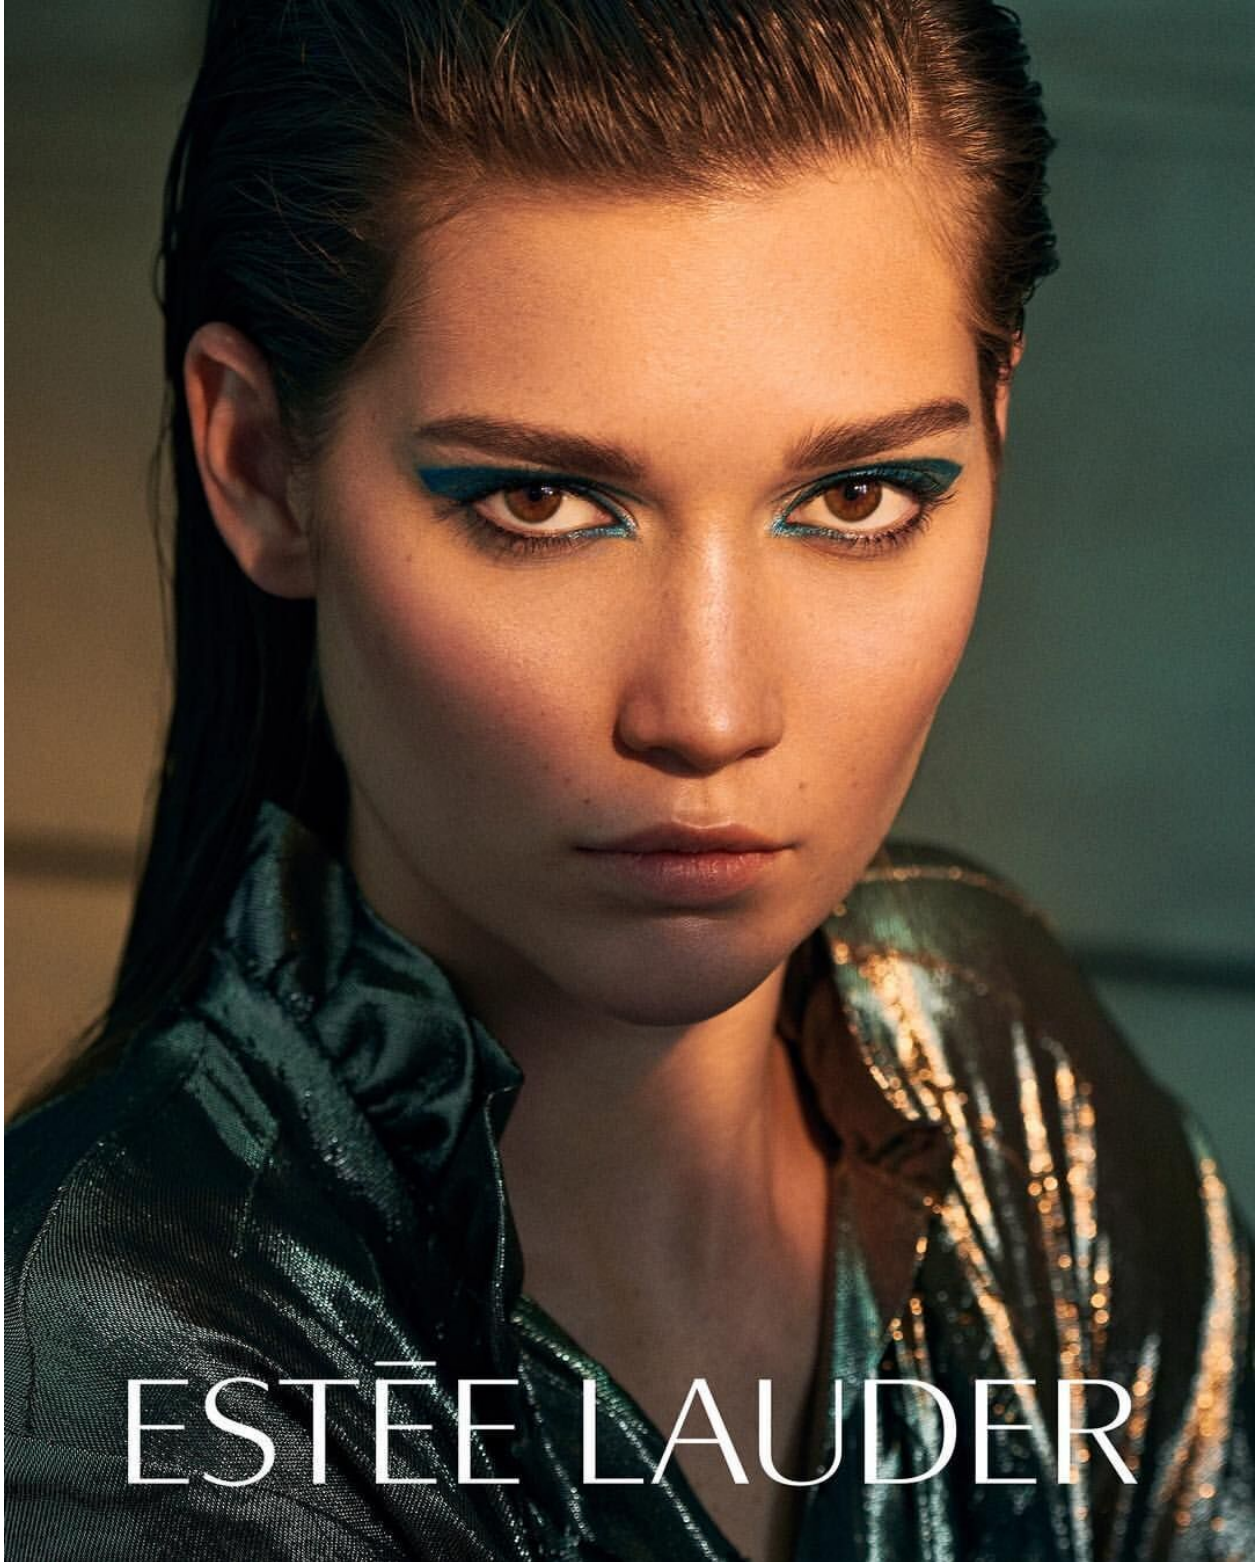

RENEE WILKINS

height 5'9.5 · bust 32" · cup B · waist 24" · hips 35.5" · dress 36 EU/6 US/8 UK
shoes size 39.5 EU/8.5 US/6 UK · hair light brown · eyes brown

ESTÉE LAUDER